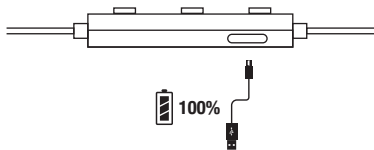

1.

2.

3 sec. = ON + Bluetooth pairing
3 sec. = OFF

3.

4.