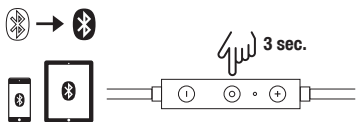

freshnrebel.com
#freshnrebel

Keep in touch:

FRESH 'N REBEL

WIRELESS IN-EAR HEADPHONES MANUAL

3AEP200 V1 001

1.

2.

3 sec. = ON + Bluetooth pairing
3 sec. = OFF