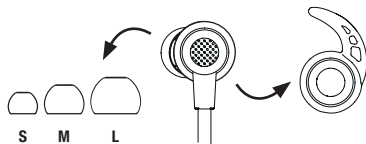

freshnrebel.com
#freshnrebel

Keep in touch:

FRESH 'N REBEL

WIRELESS IN-EAR HEADPHONES MANUAL

3AEP200 V1 001

1.

2.

3 sec. = ON + Bluetooth pairing
3 sec. = OFF