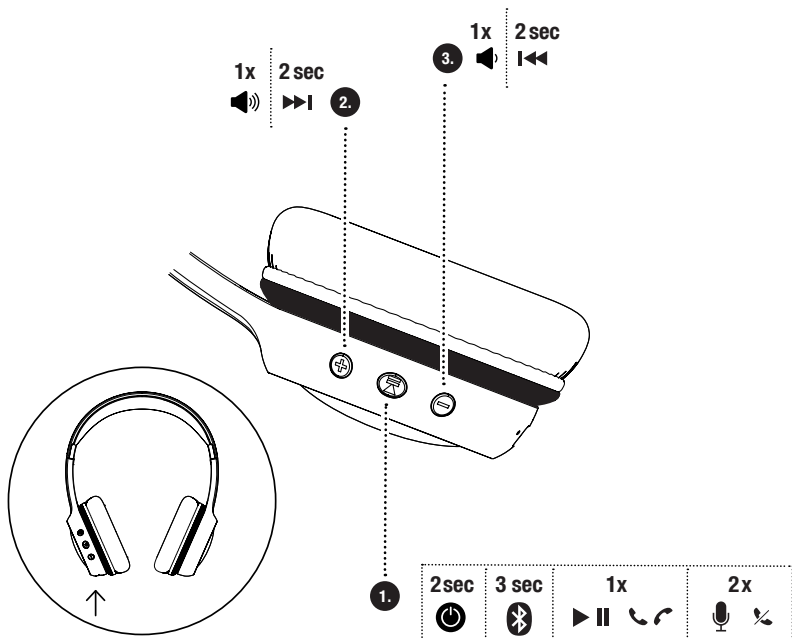

GET CONNECTED

1.

2.

3.

4.

EN-Specifications

Fresh 'n Rebel Bluetooth Wireless Kids Headphones 3AHP210 v1 001

- Bluetooth 5.3
- Working Range: up to 10 m
- Operating Frequency band: 2402 to 2480 MHz
- Maximum radio frequency power transmitted: 1.35 dBm / 1.365 mW
- Driver diameter: 2 x 40 mm
- Sensitivity: 82 dB \pm 3 dB
- Volume limit \leq 85 dB
- Frequency Response: 20 Hz - 20000 Hz
- Impedance: 32 ohm
- Built-in rechargeable Lithium battery 3.7 V / 300 mAh
- Battery Charging (USB-C): 5.0 V \pm 0.5 V
- Play Time: approximately 35 hours*
- Charge Time: approximately 4 hours
- Integrated microphone and volume control
- Charging cable: USB-A to USB-C, 30 cm