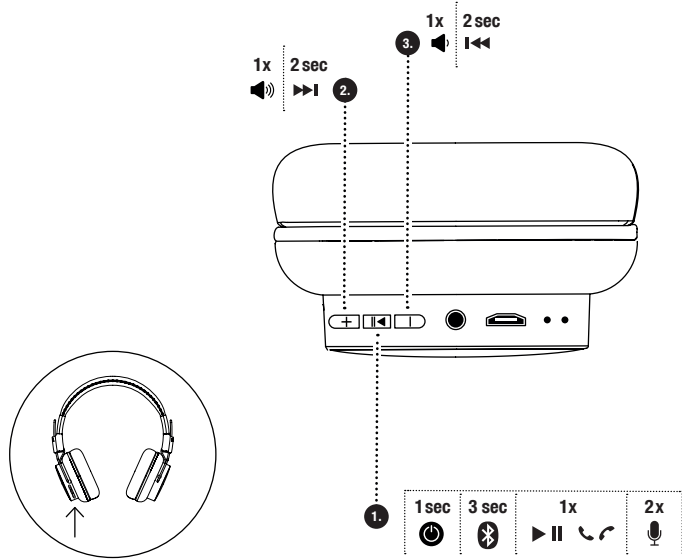

BUTTONS

GET CONNECTED

EN-Specifications

Fresh 'n Rebel Bluetooth Wireless Headphones 3AHP200 v1 003

- Bluetooth 5.1
- Working Range: up to 12m
- Operating Frequency band: 2400 to 2483.5 MHz
- Maximum radio frequency power transmitted: 3.63 dBm / 2.3 mW
- Driver diameter: 2x 40mm
- Sensitivity: 102dB ± 3dB
- Frequency Response: 20Hz-22000Hz
- Impedance: 32 Ohm
- Built-in rechargeable Lithium battery 3.7V / 300mAh
- Battery Charging (Micro USB): 5.0V ± 0.5V
- Play Time: approximately 8 hours
- Charge Time: approximately 2hours
- Integrated microphone and volume control
- Charging cable: USB-A to Micro USB, 30cm